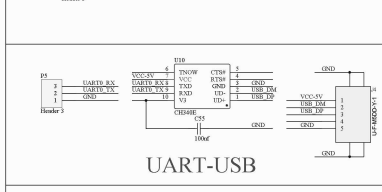

WIFI

USB HOST

SD-CARD

POWER

V35-eIQEP128

ETH

SOUND

CPU

UART-USB

LCD

FLASH