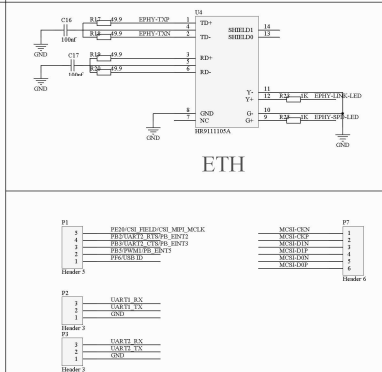

WIFI

USB HOST

SD-CARD

POWER

V35-eIQEP128

ETH

SOUND

CPU

UART-USB

LCD

FLASH