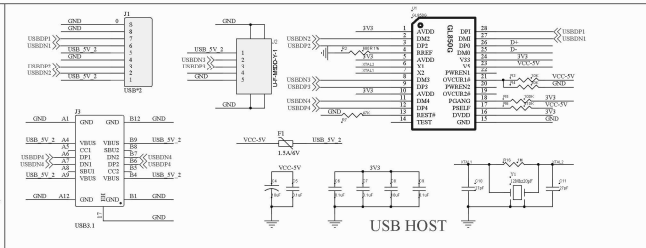

WIFI

USB HOST

SD-CARD

POWER

V35-eIQEP128

ETH

SOUND

CPU

UART-USB

LCD

FLASH