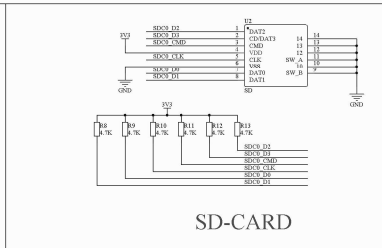

WIFI

USB HOST

SD-CARD

POWER

V35-eIQEP128

ETH

SOUND

CPU

UART-USB

LCD

FLASH