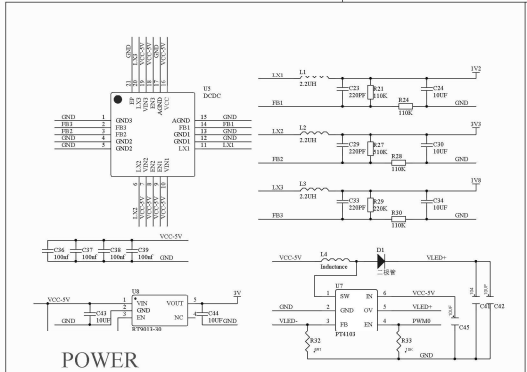

WIFI

USB HOST

SD-CARD

POWER

V35-eIQEP128

ETH

SOUND

CPU

UART-USB

LCD

FLASH