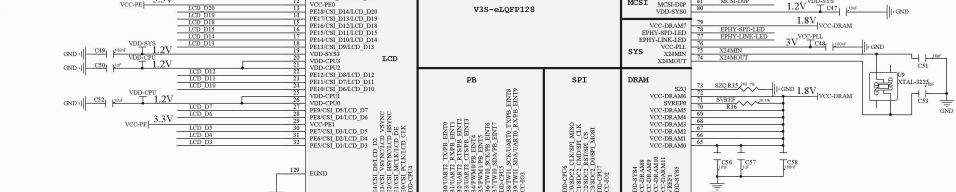

WIFI

USB HOST

SD-CARD

POWER

V35-eIQEP128

ETH

SOUND

CPU

UART-USB

LCD

FLASH