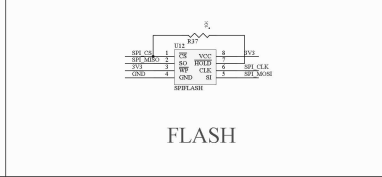

WIFI

USB HOST

SD-CARD

POWER

V35-eIQEP128

ETH

SOUND

CPU

UART-USB

LCD

FLASH