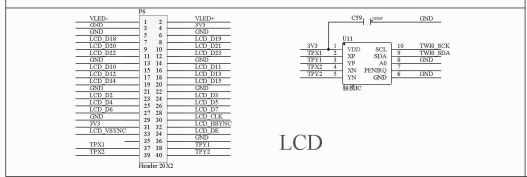

WIFI

USB HOST

SD-CARD

POWER

V35-eIQEP128

ETH

SOUND

CPU

UART-USB

LCD

FLASH