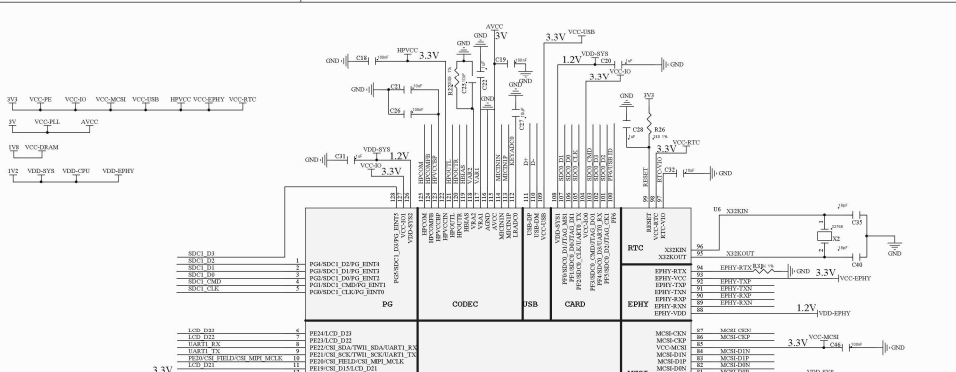

WIFI

USB HOST

SD-CARD

POWER

V35-eIQEP128

ETH

SOUND

CPU

UART-USB

LCD

FLASH